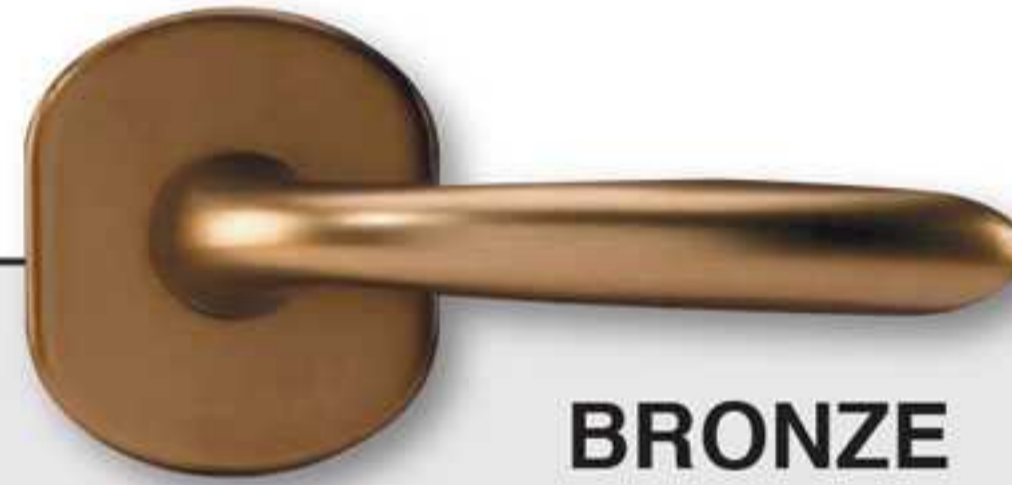

FRAME BRICK TO BRICK
1030X2170 MM

FEATURES

- 12/10 BOY-TYPE PICKLED STEEL LEAF
- 1 LOWER DEADBOLT WITH ONE PIVOT
- EUROPEAN CYLINDER LOCK WITH 3 LATCHES
- 2 ADJUSTABLE HINGES
- 3 HINGE BOLTS
- 1 VERTICAL DEADBOLT
- PVC RUBBER SEAL
- MOBILE DROP SILL
- INTERNAL INSULATION
- 15/10 PLASTICATED STEEL FRAME
- 15/10 STEEL SUBFRAME COATED WITH ZINC
- SAFETY CATCH

SUGGESTED USE FOR: Stair doors with a considerable risk (blocks of flats), offices of industrial buildings.

**SILVER
ALUMINUM**

EUROPEAN CYLINDER LOCK:

- knob
- plate and defender

**BRONZE
ALUMINUM**

EUROPEAN CYLINDER LOCK:

- knob
- plate and defender

**SILVER
ALUMINUM**

EUROPEAN CYLINDER LOCK:

- handle
- knob

**BRONZE
ALUMINUM**

EUROPEAN CYLINDER LOCK:

- handle
- knob

YALE