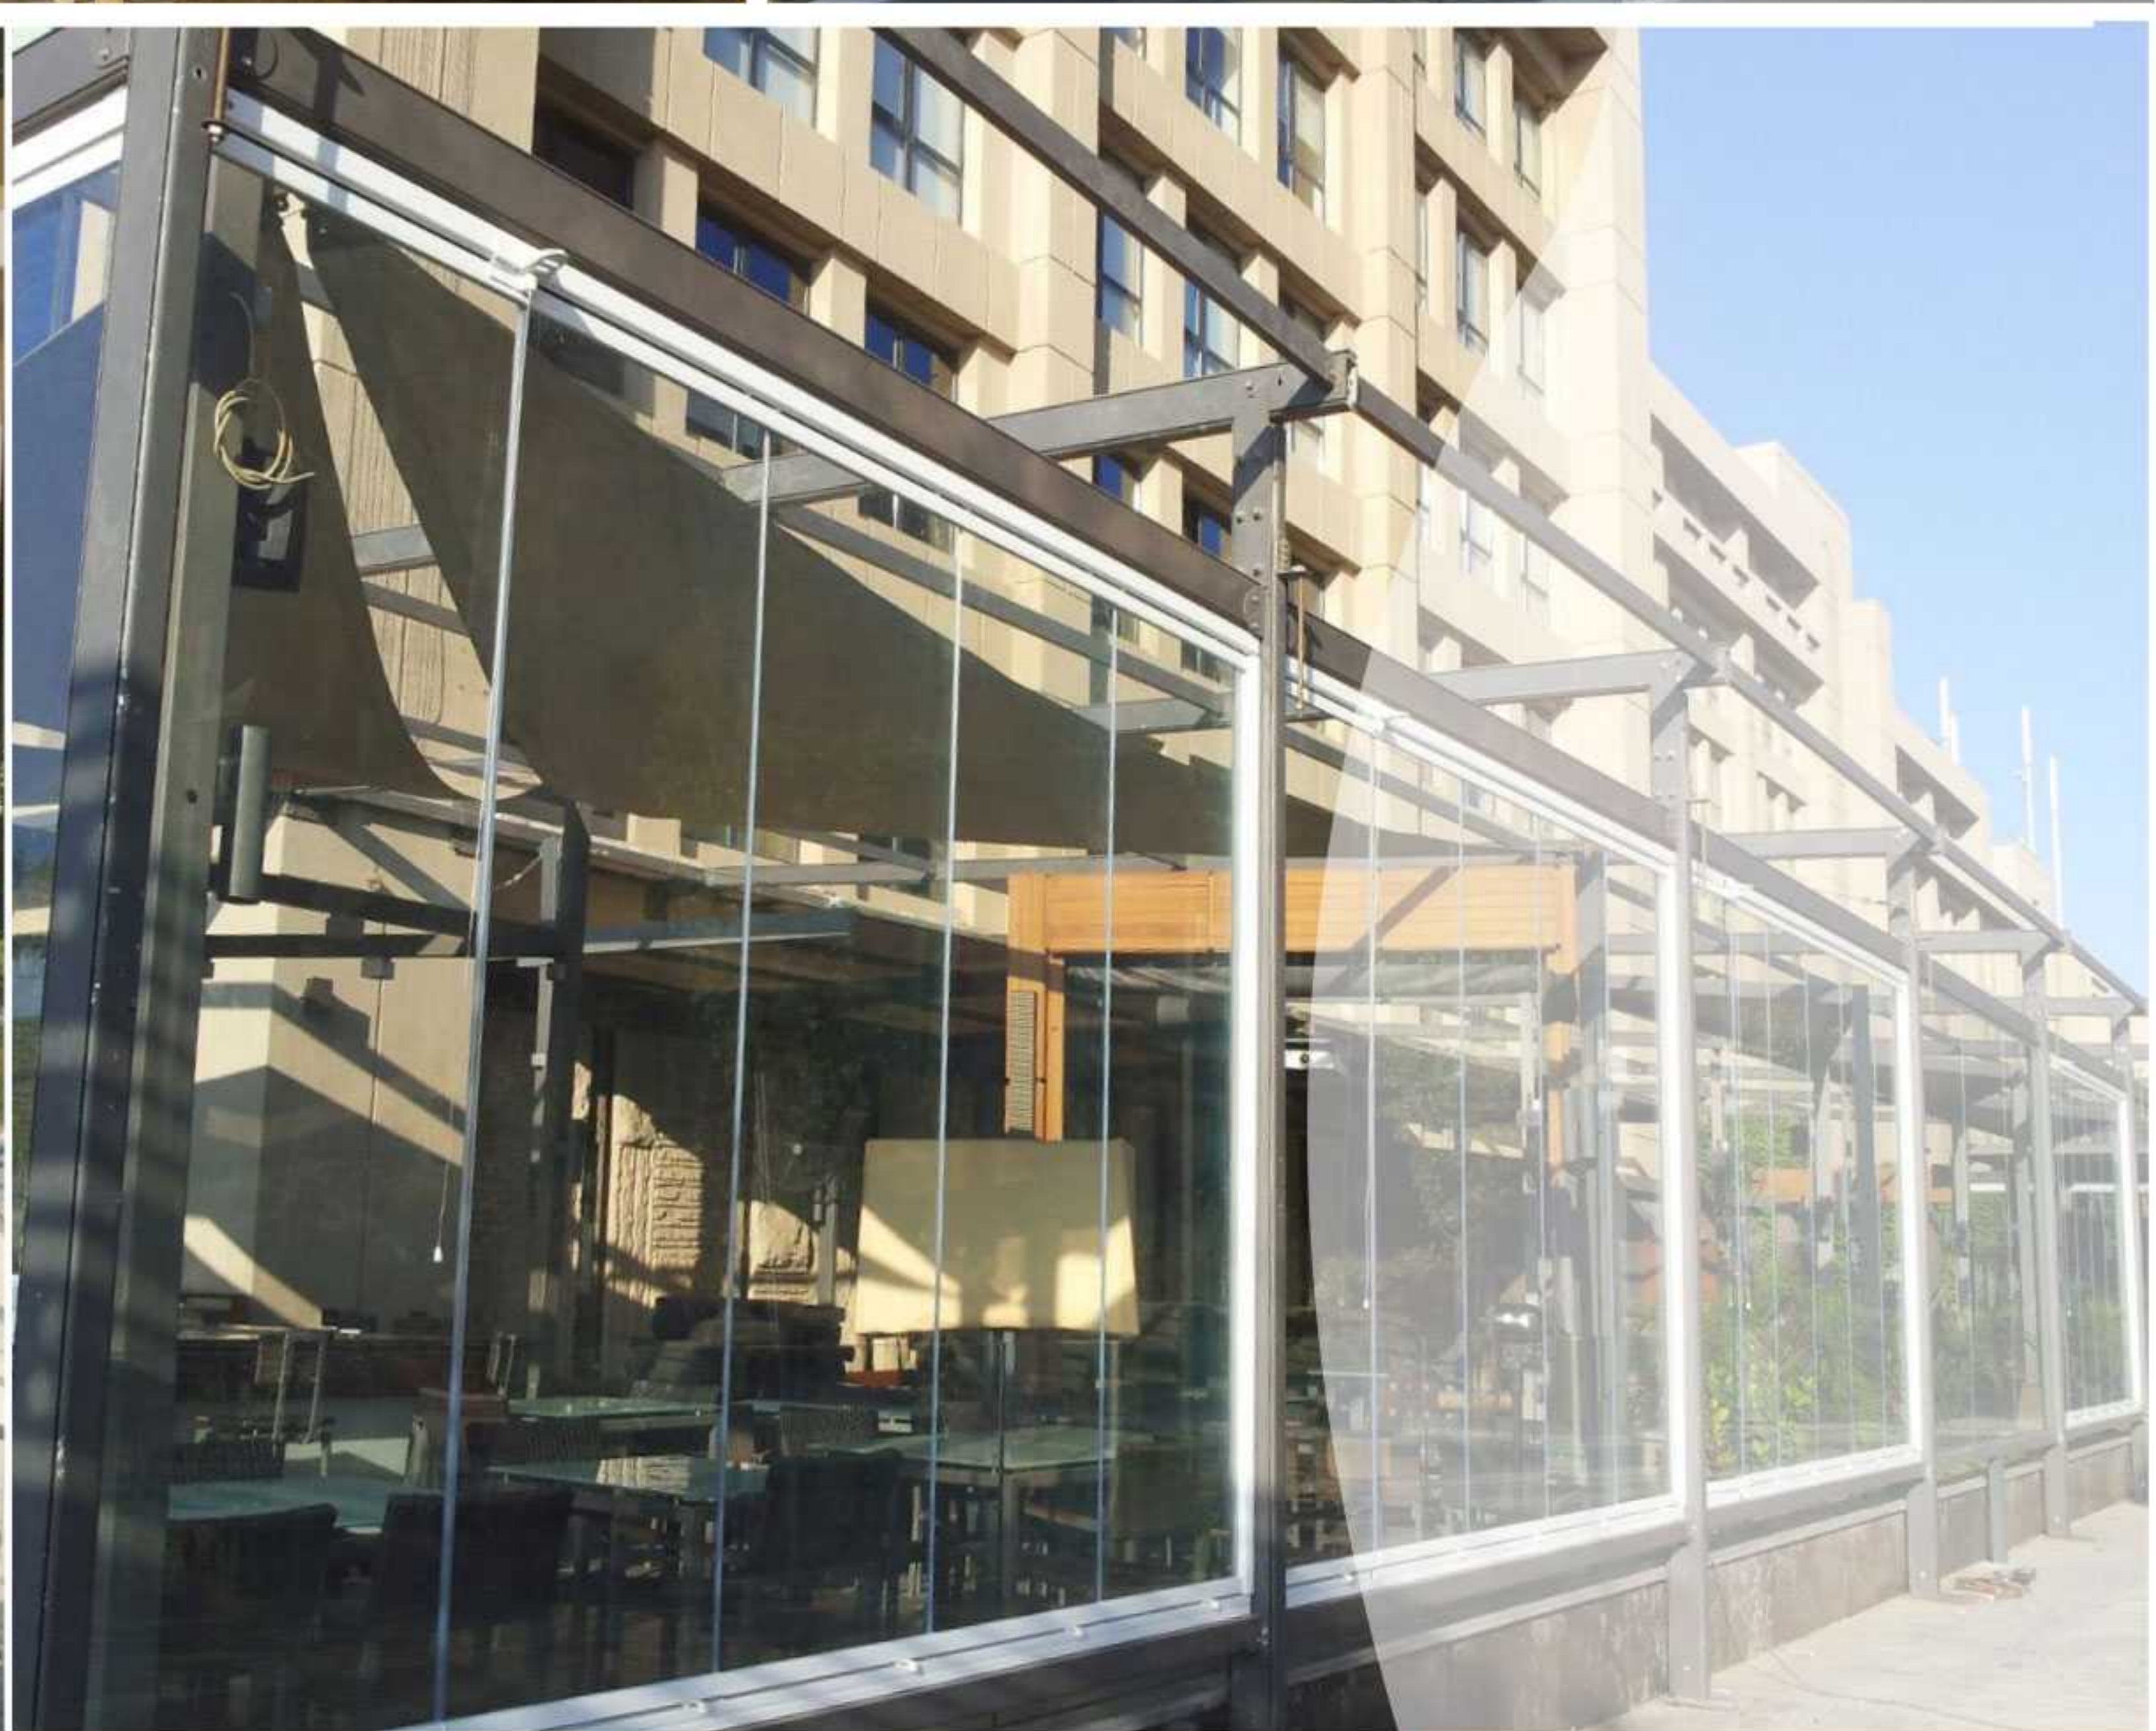

AFTER SALE SERVICE IS OUR PRIORITY.

Projects