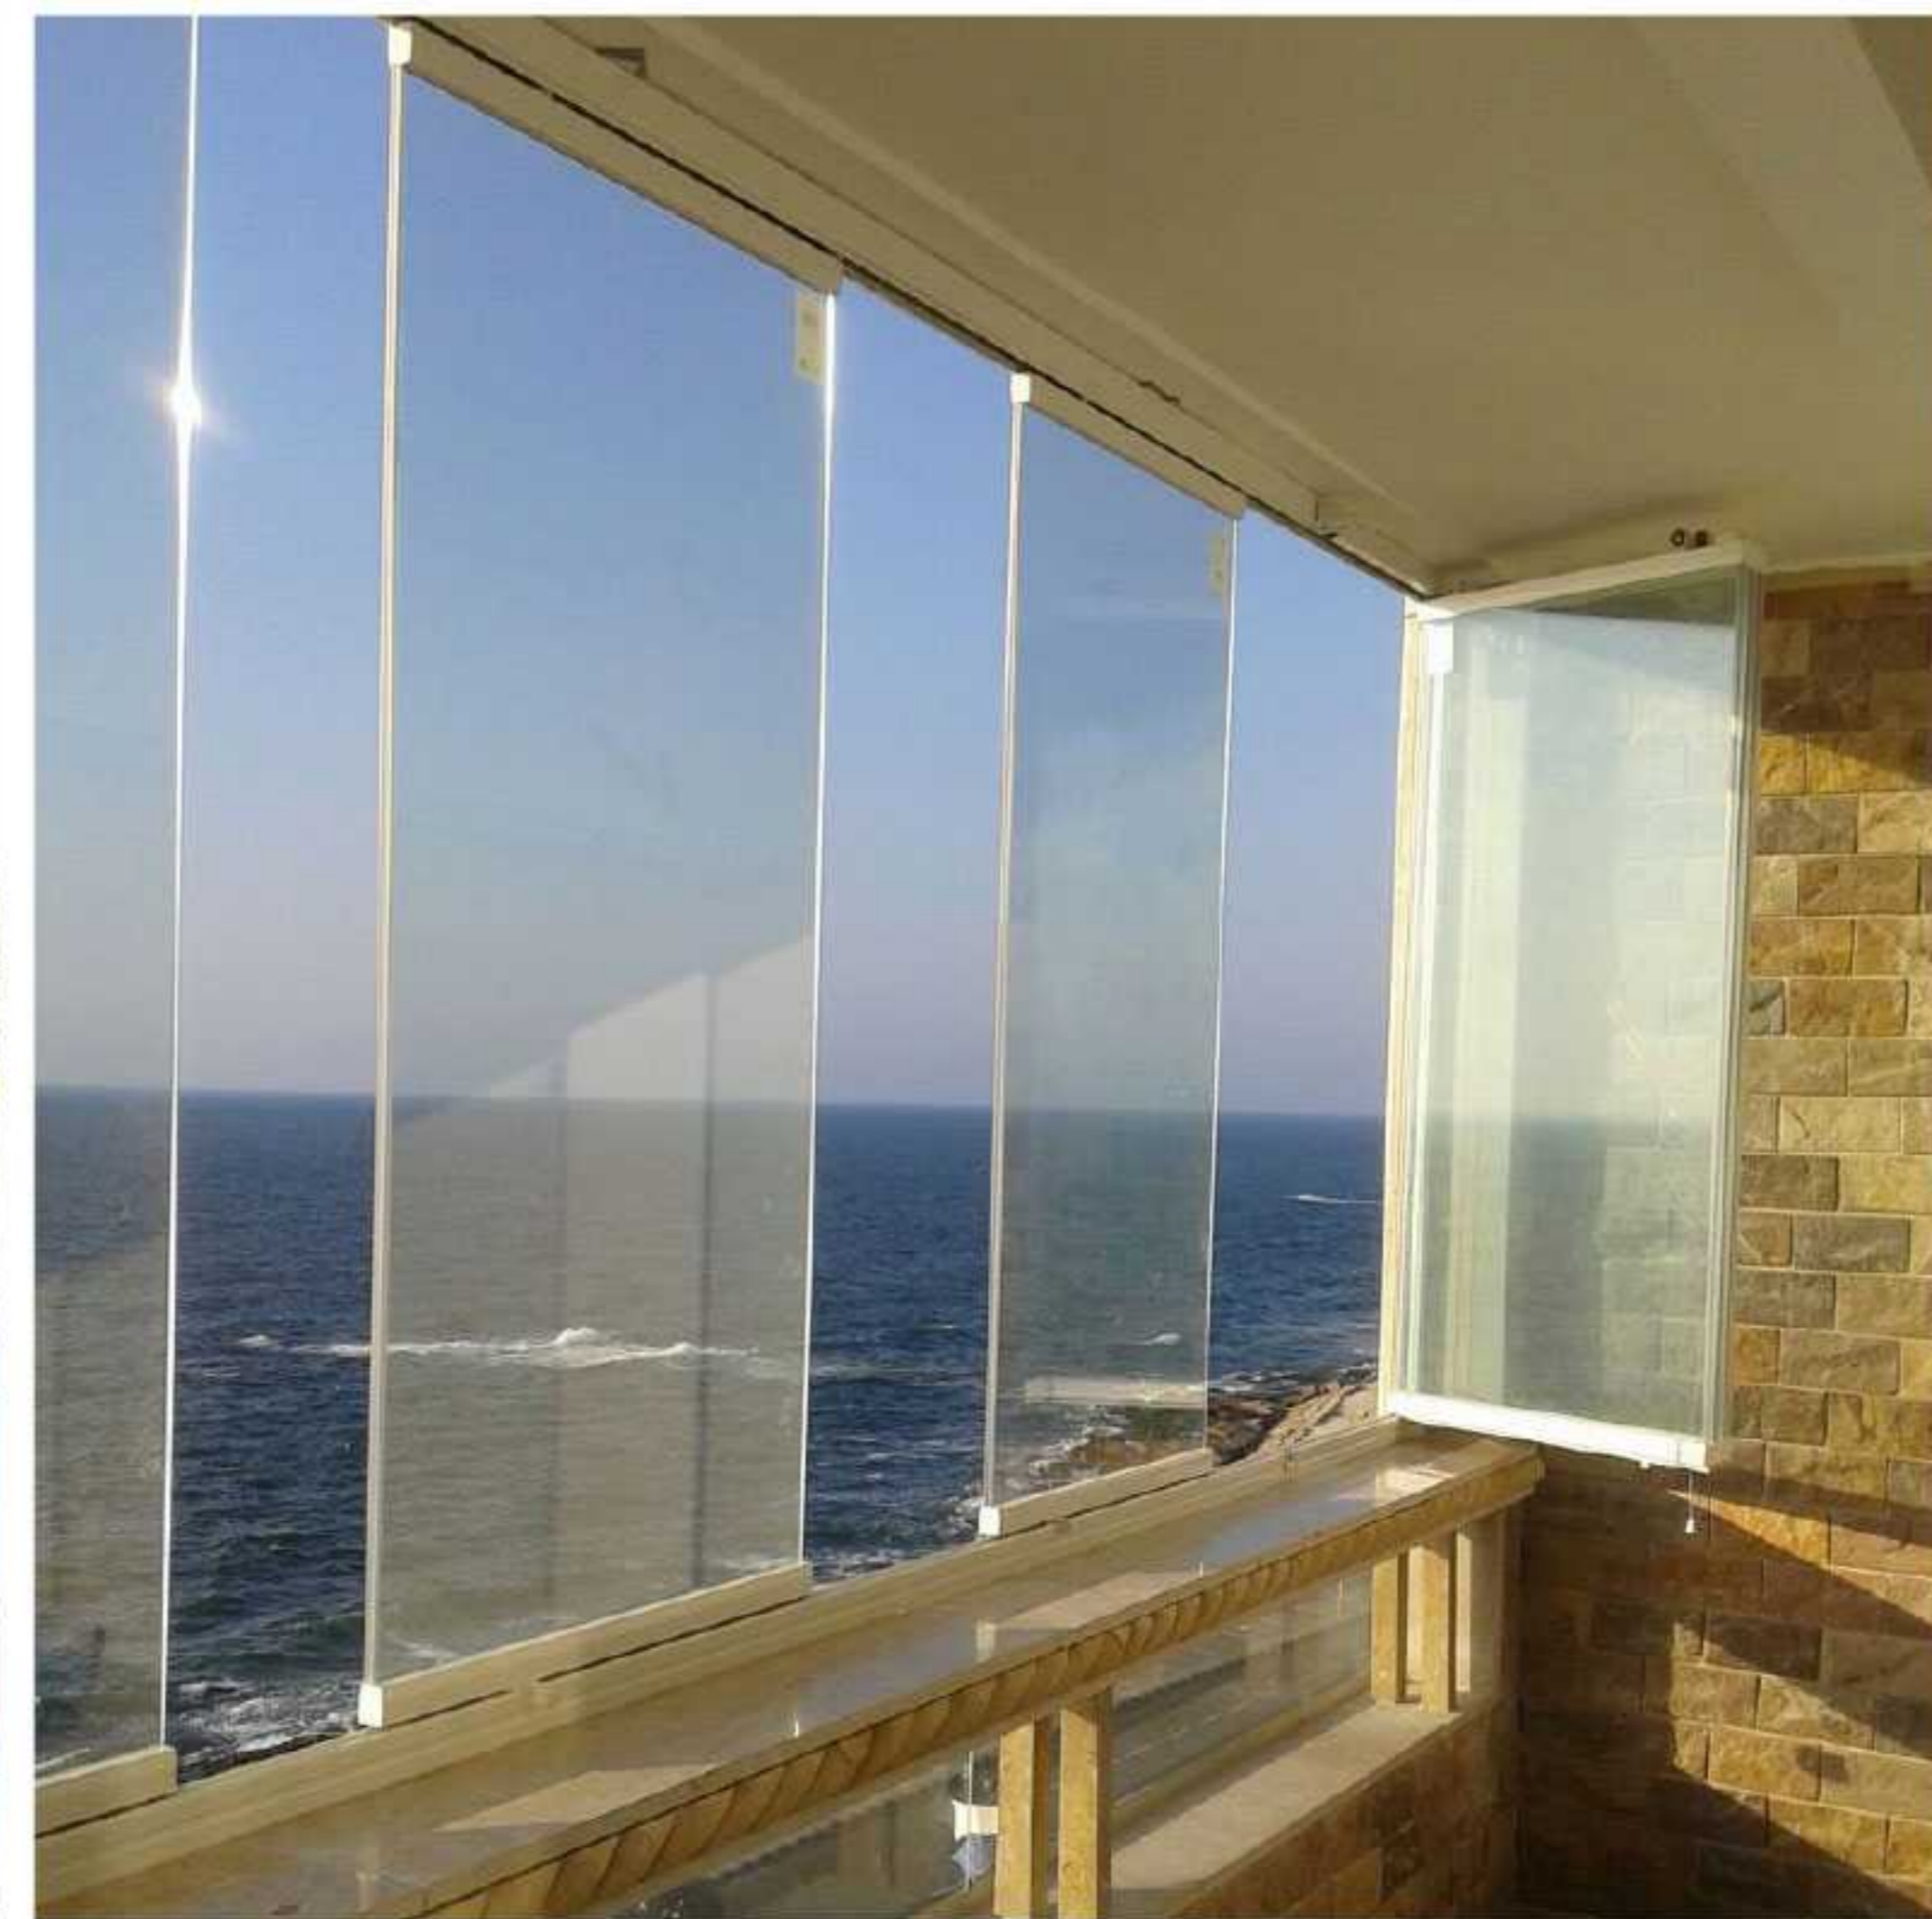

AFTER SALE SERVICE IS OUR PRIORITY.

Projects