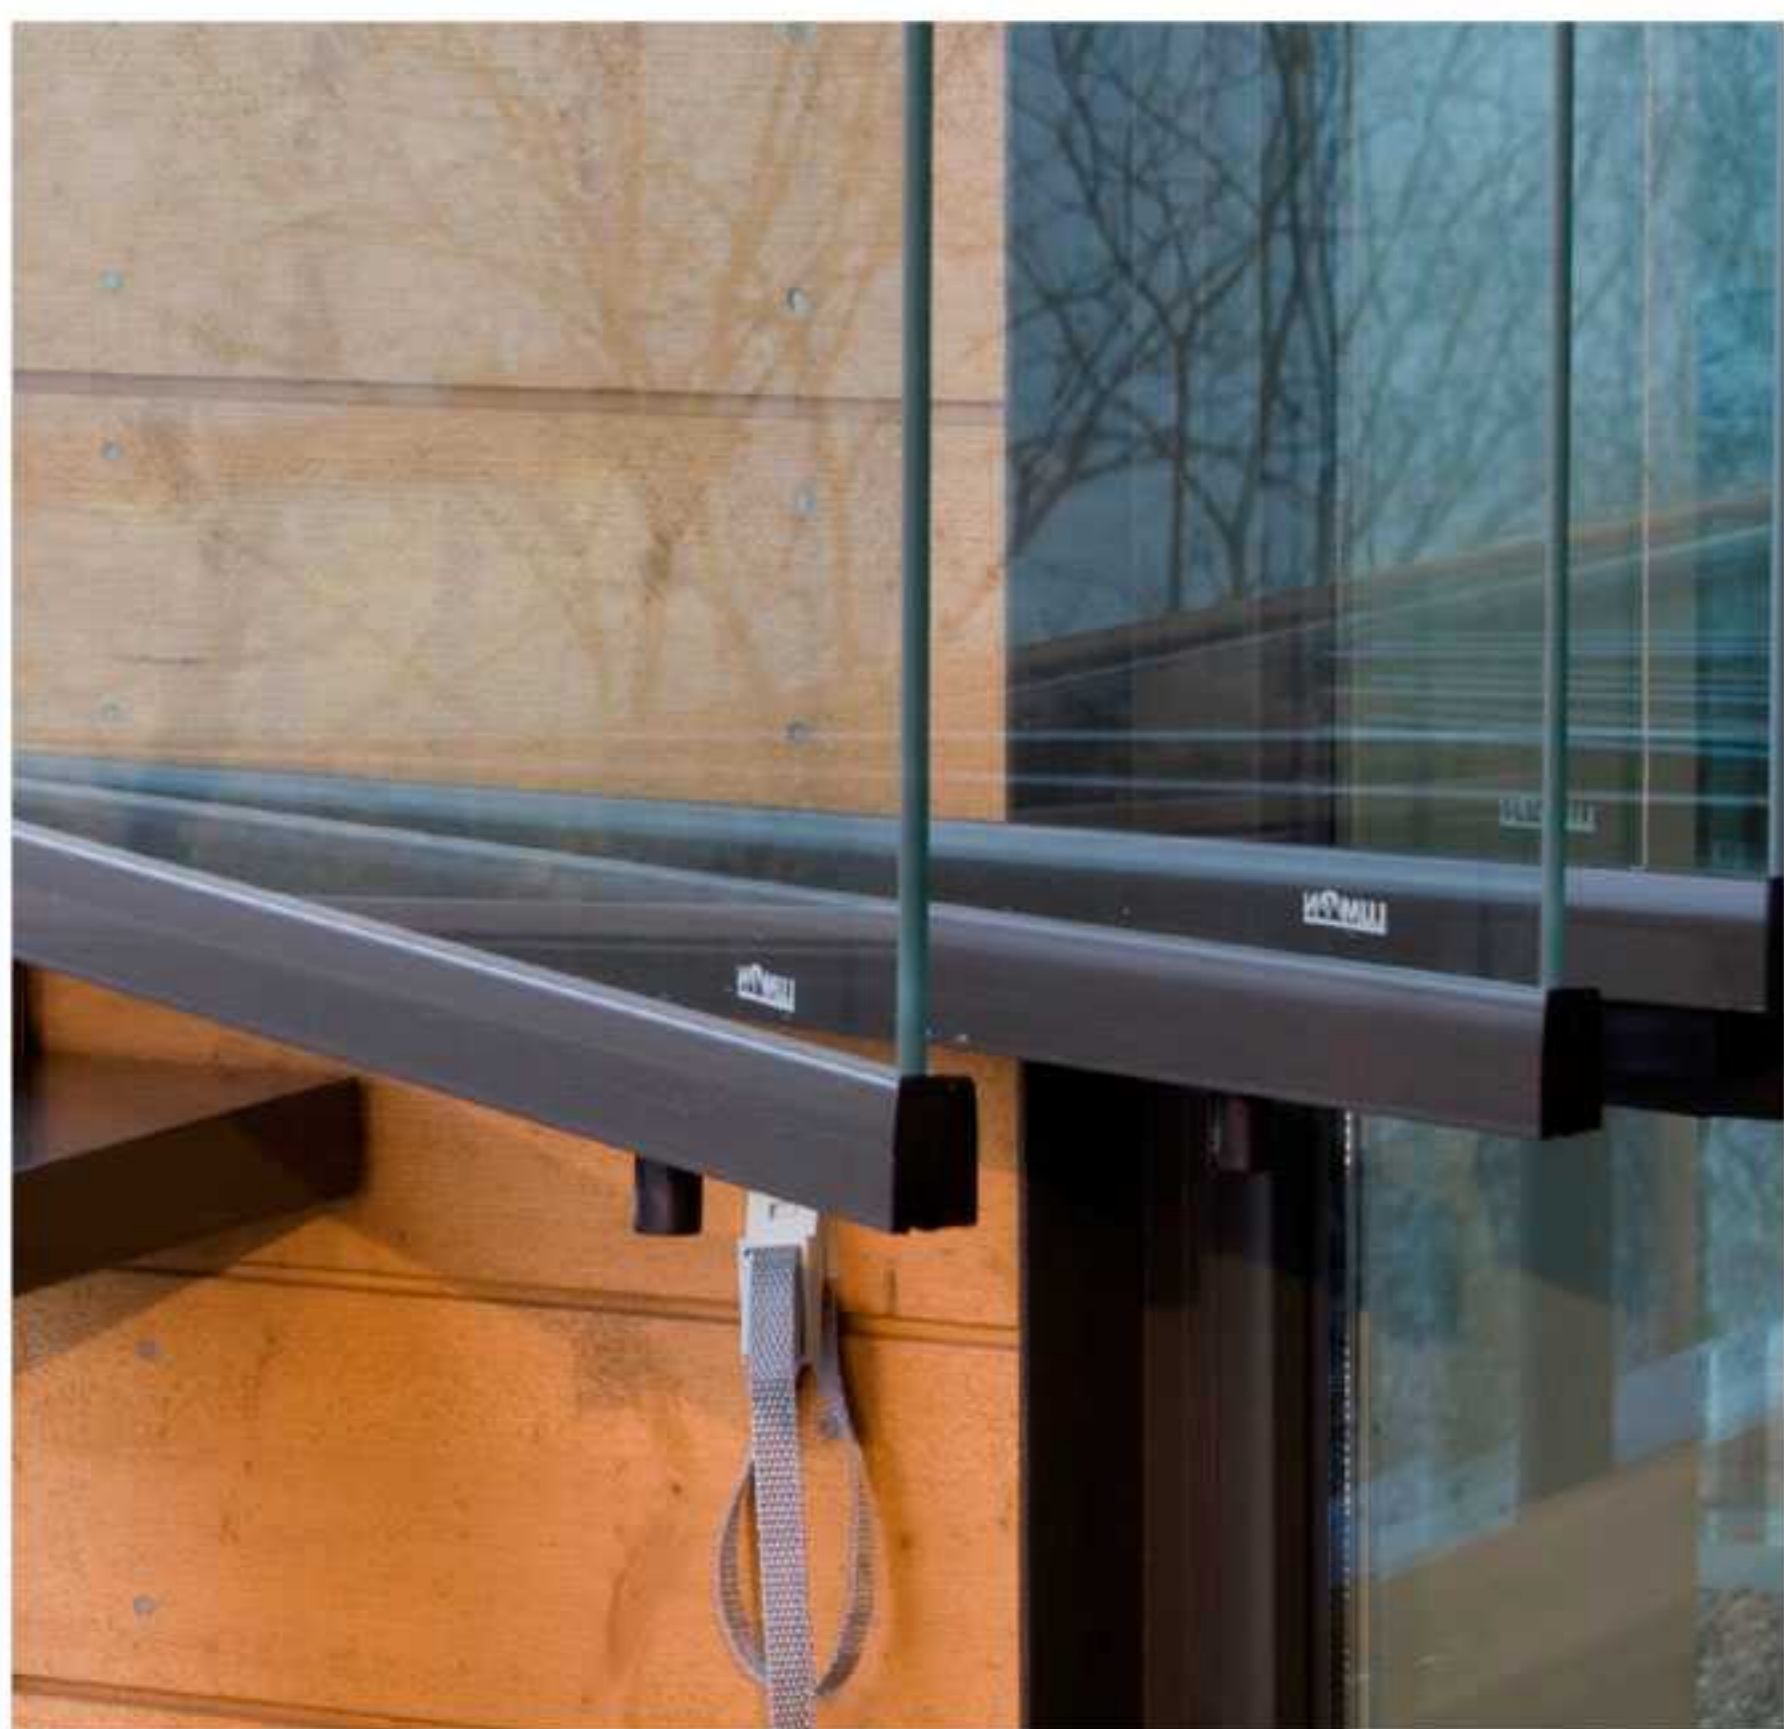

# QUALITY IS IN THE SMALLER DETAILS

The finer technicalities and components of Lumon balcony glazing come together to maximise usability. Small profiles and design details create a stylish wholeness and a product that is easy and comfortable to use. Our balcony glazing can be completely opened aside, so cleaning is made safe and easy. Whether you choose ventilation crack, partly open or whole view/wide open positions, Lumon balcony glazing satisfies the user's needs.