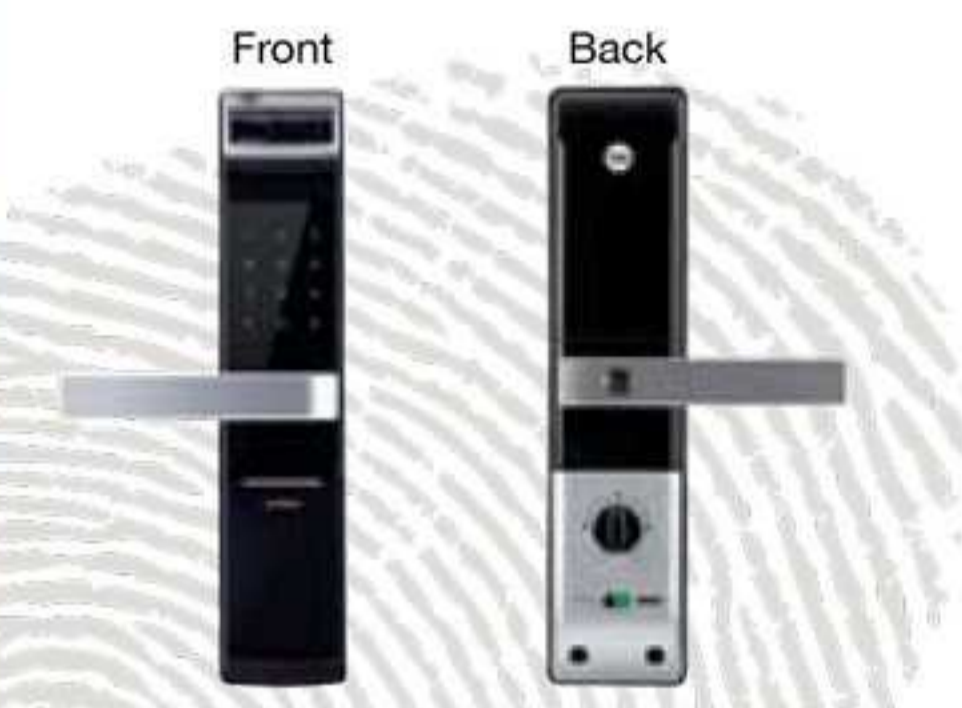

The world's favourite lock

The world's favourite lock

Unlock your life with
the latest technology

GATEMAN
Digital door locks

YDM4109

ASSA ABLOY

An ASSA ABLOY Group brand

The intelligent security is all in your finger.

Yale GATEMAN finally introduces an intelligent biometric lock named YDM4109. This new lock has three default credentials – fingerprint, PIN code, and mechanical key override. Its advanced fingerprint verification technology guarantees more secure and convenient life. YDM4109 also provide two access modes – Security and Normal. So not only as for the residential purpose, but also for the multi-user environment, YDM4109 comes to you as the best choice. Now, actualize your dreaming life with YDM4109.