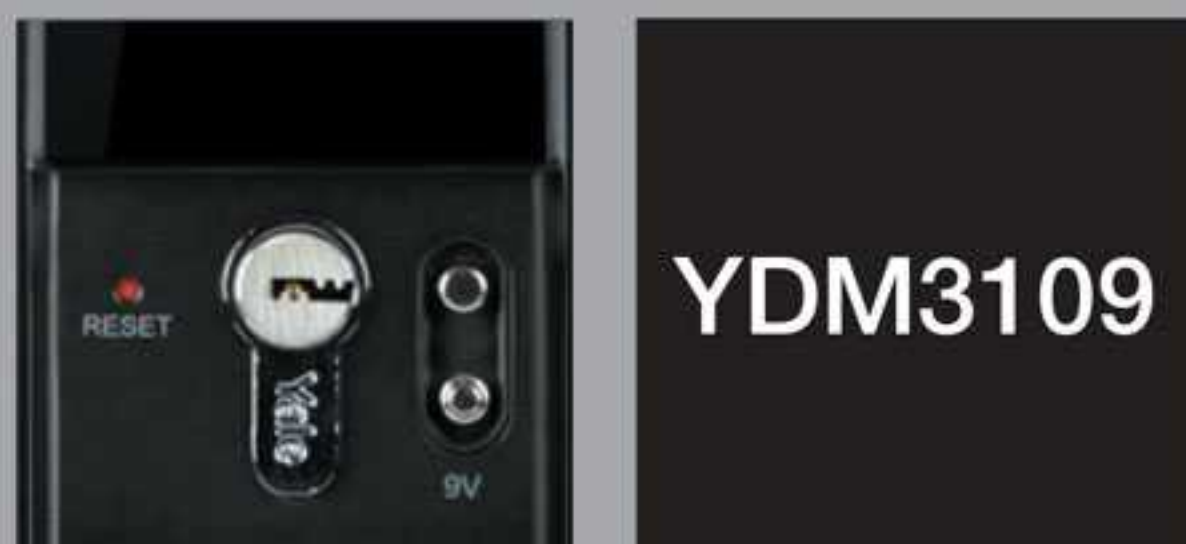

The world's favourite lock

Yale GATEMAN Digital Door Lock

GATEMAN

Unlock your life with the latest technology

The Yale Digital Door Lock Collection -
Smarter Solutions for your home.

YDM3109

GATEMAN
Digital door locks

- Digital Mortise Lock
- Proximity card key & Keypad
- Silver

YDM3109

Premium Proximity card Digital Door Lock
with anti-panic

Reliable Convenient Safe

- Various access**
Yale YDM3109 has two access solutions, PIN code or proximity card key for your convenience.
- Fake PIN code**
You can make an instant PIN code for security.
- Operation status notification**
Whenever any operation is made, the keypad informs you what is happened through different alignment of the numbers.
- Mechanical key override**
For emergency, it can also be unlocked with a mechanical key.
- Missing key invalidation**
Once you lose your key, it has no validation as long as you re-register rest of your keys.
- Automatic locking**
The Yale GATEMAN series automatically locks the door after checking it is properly closed. (Manual operation is also available.)
- Anti-panic egress with Safe handle**
For convenience and in case of emergency, the door is automatically unlocked whenever the inner lever handle is used. And also safe handle will protect from any break-in attempts.
- Alarm (Break-in / Damage)**
80dB alarm goes off if anyone attempts to damage the lock or force the door open, or if the lock detects.
- Low battery and emergency power**
It warns in case of low battery with alarm and LED. When the batteries are completely discharged, you can easily supply emergency power to the lock with the standard 9V battery.
- Remote Control (Optional)**
Remote control type is also available. Wireless Floating ID technology is adopted and works up to 50 m.